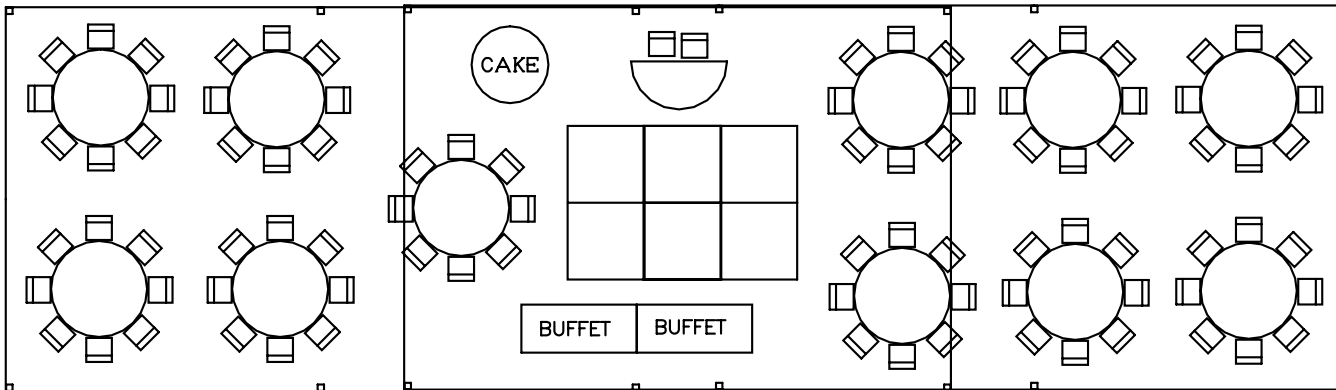

20X70 TENT
 11 - 60" rnd Tables
 1 - Half Rnd Sweetheart Table
 2 - 6 FT Buffet Tables
 1 - 48" Rnd Cake Table
 12x8 Dance Floor
 Seats 90 People

0 10 20 30
 Feet

253.473.3300
 4522 South Tacoma Way
www.americanpartyplace.com